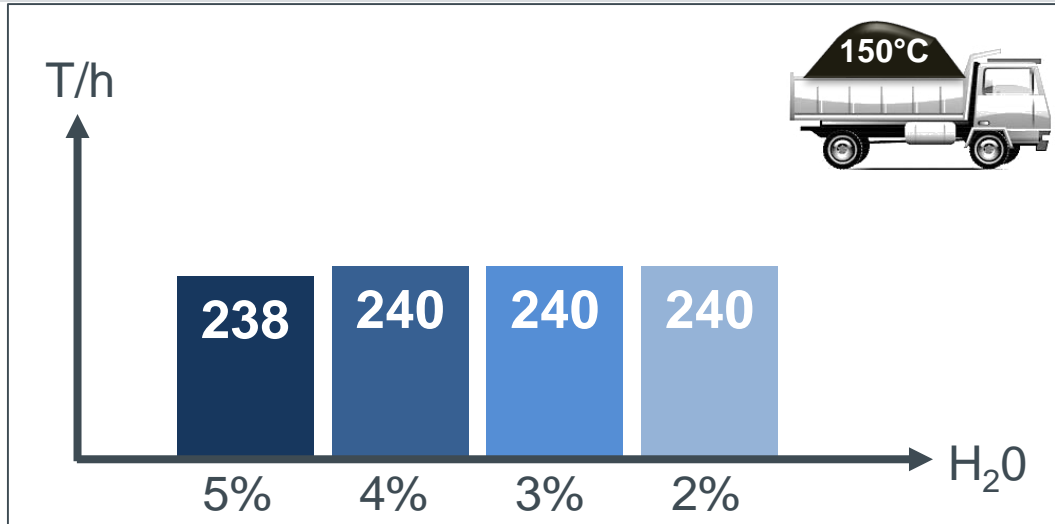

# Product Overview – TOP TOWER 3000P