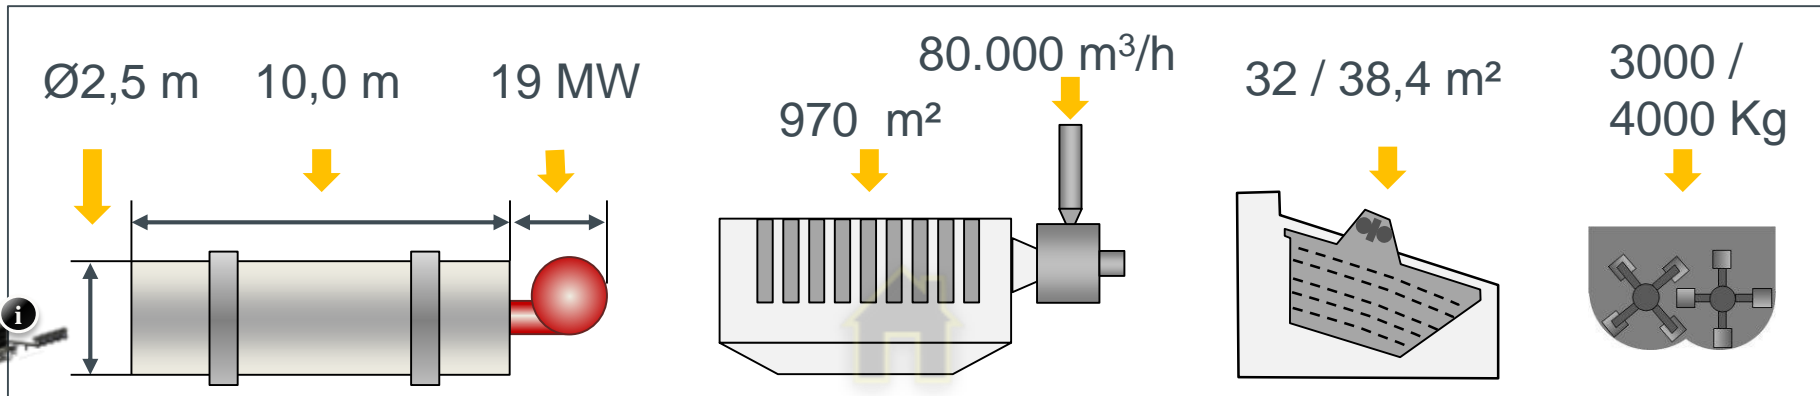

# Product Overview – TOP TOWER 3000P