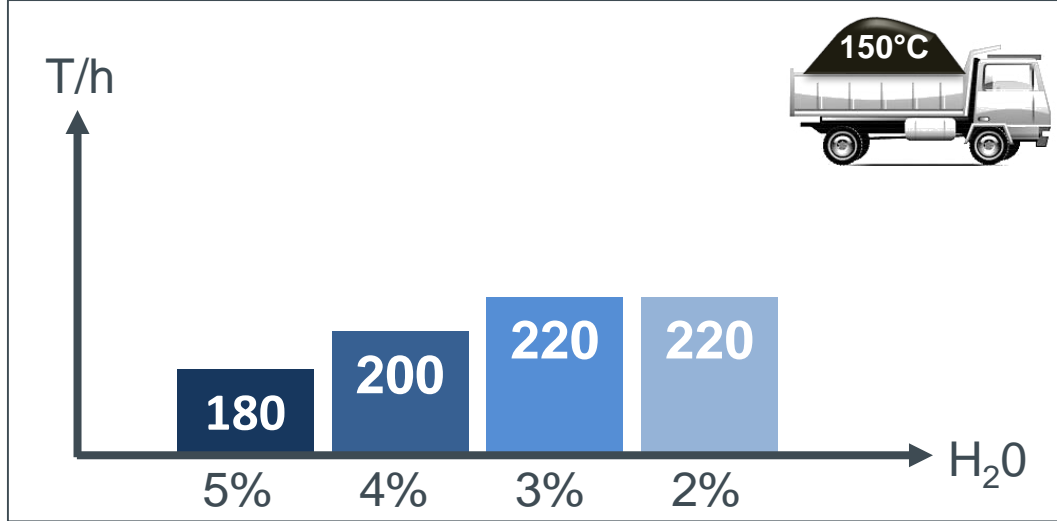

# Product Overview – TOP TOWER 3000P