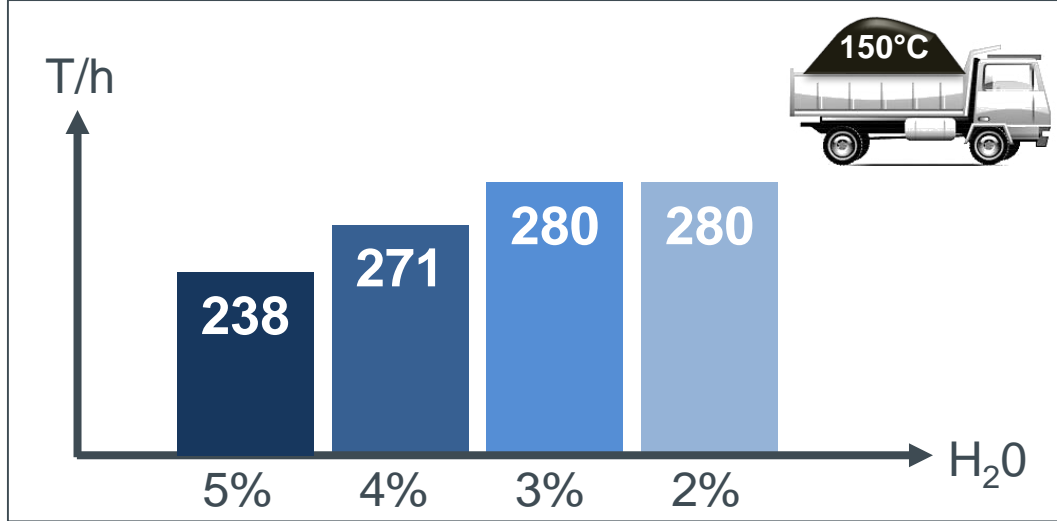

Product Overview – TOP TOWER 4000